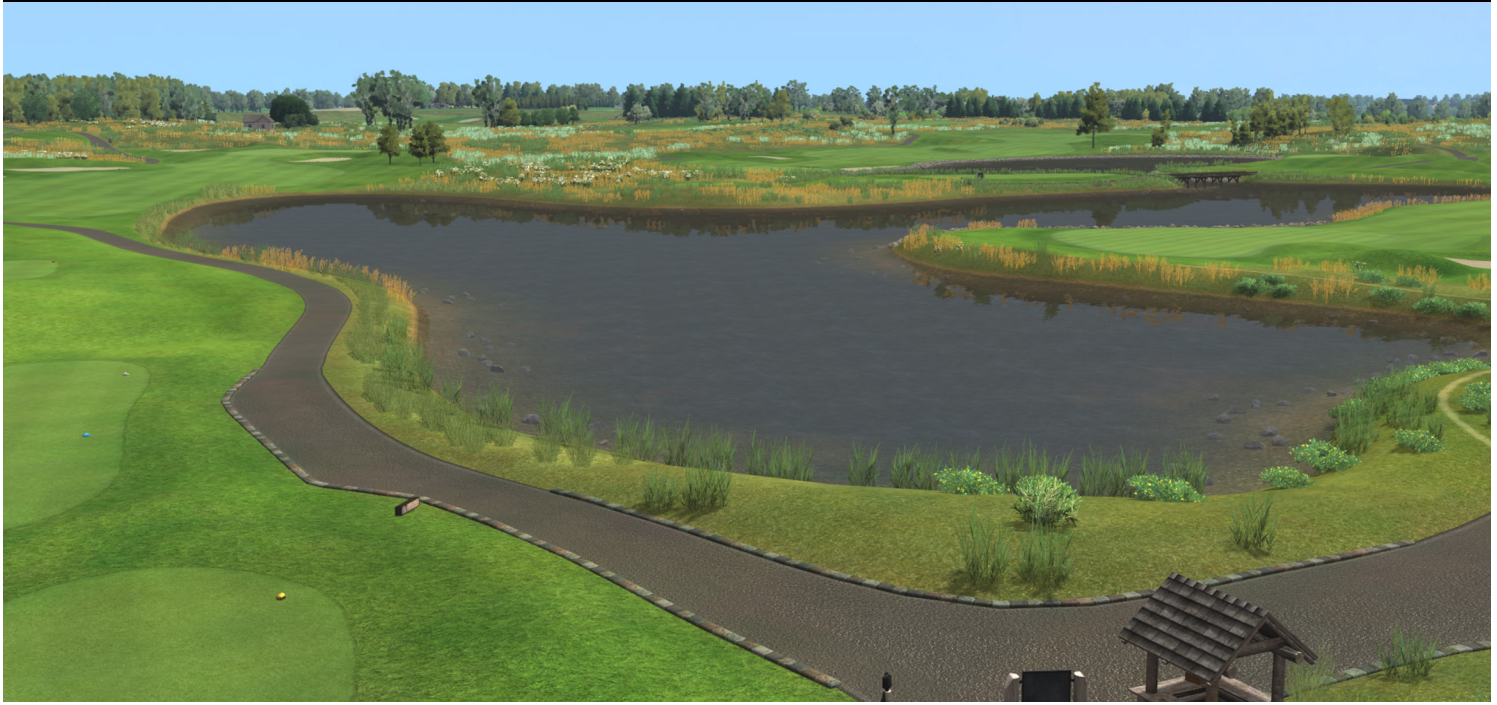

# The Meadow Valleys at Blackwolf Run

Kohler, Wisconsin USA

<http://www.americanclubresort.com/golf/blackwolf-run>

# MEADOW VALLEYS

Professionals and amateurs of all skill levels can experience a day of golf like no other on the Meadow Valleys course. Described as both subtle and devilish, it winds through meadows and charges across ravines, reflecting the natural features of the Wisconsin terrain. This championship course challenges even the experts to weigh the relative advantages of distance and accuracy, though staggered tees put much of the danger out of harm's way for the average golfer.

The Meadow Valleys was ranked #60 in Golf Digest's ranking of America's 100 Greatest Public Golf Courses for 2017/2018.

**ARCHITECT:** Pete Dye

**YEAR OPENED:** 1991

HOLE	1	2	3	4	5	6	7	8	9	OUT	10	11	12	13	14	15	16	17	18	IN	TOTAL
PAR	4	4	3	5	4	4	5	3	4	36	4	5	4	4	4	3	5	3	4	36	72
HANDICAP	7	5	15	9	11	1	17	13	3		10	14	2	8	6	16	12	18	4		